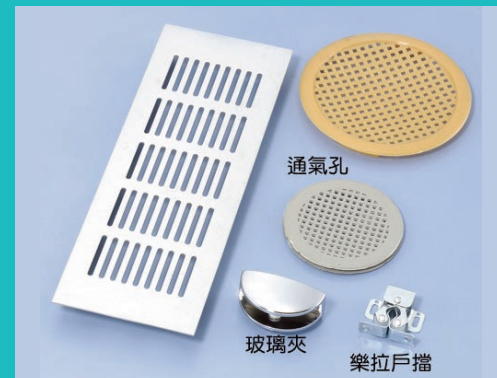

Customer-oriented, we develop and manufacture various plastic and zinc-alloy parts and accessories for cabinets (including glass items) and closets.

With ample manufacturing experience, we ensure on-time delivery and lowest possible prices, plus responsible and efficient service.

Handles

German-style Hinges, Hydraulic Hinges, Glass Hinges

Ventilation Grilles, Glass Patch Fittings, Double-Roller Cabinet Door Catches