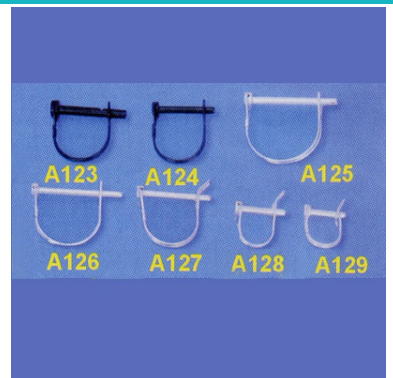

Riding Equipment

JIN JIU HARDWARE CO., LTD.

TEL:886-4-738-4691, 737-6539
 FAX:886-4-732-4877
<http://m.cens.com/s/24233021>

JIN JIU HARDWARE CO., LTD. is dedicated in Hook, Carbiners, U-Shackles, Pulleys, Auto Pulleys, Safety Hooks, Hand Pullers/Hoists, Automotive Belts & Hardware, Equestrian and Horse-riding Equipmen, Riding Equipment, Swings with operations in Taiwan.

Safety Hooks

Swings Parts

Safety