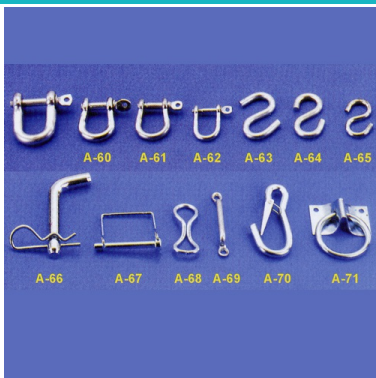

Riding Equipment

JIN JIU HARDWARE CO., LTD.

TEL:886-4-738-4691, 737-6539
 FAX:886-4-732-4877
<http://m.cens.com/s/24233021>

JIN JIU HARDWARE CO., LTD. is dedicated in Hook, Carbiners, U-Shackles, Pulleys, Auto Pulleys, Safety Hooks, Hand Pullers/Hoists, Automotive Belts & Hardware, Equestrian and Horse-riding Equipmen, Riding Equipment, Swings with operations in Taiwan.

Safety Hooks

Swings Parts

Safety