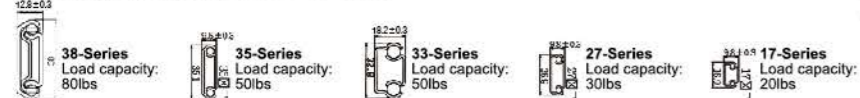

3/4-Extension 38/35/33/27/17 Light-duty Drawer Slide

www.proslide.com.tw

Established in 1985, **Tai Cheer Industrial Co.** initially generated ballbearing slide roll forming machines, and in 1993 became in the production of ball bearing drawer slides. With experience in the industry for more than 30 years, the company is now able to offer high-end quality products to its clients.

Today, **Tai Cheer** has three manufacturing plants in central Taiwan, with two located in Huwei and Tuku township of Yunlin County and one in Tastun of Changhua County. The company supplies slide loading light-duty, medium-duty and heavy-duty ball bearing drawer slides, all available in two types—full extension and 3/4 extension, mainly for furniture items, OA furniture, tool cars, white goods, warehousing equipment, medical instruments and many others.

Tai Cheer has been ISO 9001:2015 and ISO 14001:2015 certified and **Tai Cheer** now operators three spacious production factories in Taiwan's central counties of Yunlin and Changhua with overall floorage of over 22,000 square meters, its plants have a total of 100 production lines, turning out quality products to meet the demand of customers. The consistent product quality and punctual delivery has been highly recognized by many renowned furniture manufacturers in Europe and the United States.

The company supplies its products mainly on an **OEM, ODM, or OBM** basis, and welcomes special orders with special customer specifications.

FACTORY

**TAI CHEER
Industrial Co., Ltd.**

196-3 Hsinchuang Li, Tuku Town,
Yunlin Hsien, Taiwan 63360

Tel: 886-5-665 4716

Fax: 886-5-665 4717

E-mail: taicheer@ms41.hinet.net

www.proslide.com.tw