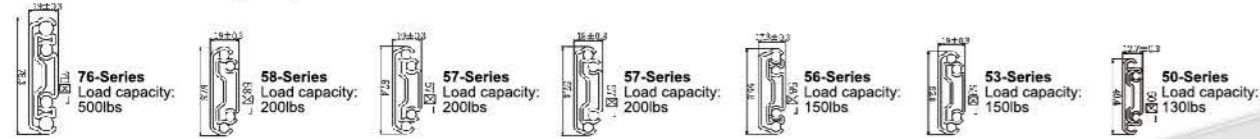

Undermount Soft Closing Slide

6307S

63-Series
Full-extension,
Undermount Soft Closing Slide
Load capacity:
80lbs

4607S

46-Series
Full-extension,
Medium-duty
Drawer Slide
Load capacity:
100lbs

Soft Closing Slide

H76mm Heavy-duty Drawer Slide

76-Series
Full-extension,
Heavy-duty
Drawer Slide
Load capacity:
500lbs

Full-Extension 76/58/57/56/53/50 Heavy Duty Drawer Slide