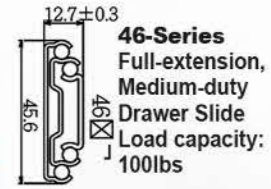

63-Series
Full-extension,
Undermount Soft Closing Slide
Load capacity:
80lbs

4607S

46-Series
Full-extension,
Medium-duty
Drawer Slide
Load capacity:
100lbs

Soft Closing Slide

H76mm Heavy-duty Drawer Slide