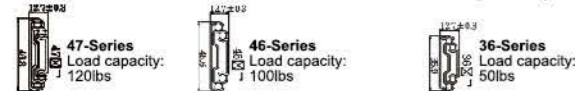

H76mm Heavy-duty Drawer Slide

76-Series
Full-extension,
Heavy-duty
Drawer Slide
Load capacity:
500lbs

Full-Extension 76/58/57/56/53/50 Heavy Duty Drawer Slide

47/46 Medium Drawer Slide 36 Light-duty Drawer Slide