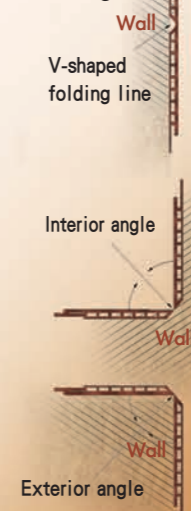

UNIQUE Interior Deco Material — Dado and Wall Panel Series

Size of Products

Construction and Assembling

The base will be fixed to the wall by nails and the nails will be covered by Dado surface. The interior space can be used for electric wires.

Main Body of dedo bend Wall Panel— The central part is designed to be foldable which can be used in both interior and exterior angles.

Product Color

Function of Dado and Wall Panel

- (1) Anti-crash
- (2) Sound-proof
- (3) Good-looking
- (4) Anti-dirt
- (5) Anti-scratch
- (6) Durability
- (7) Easy to fit in