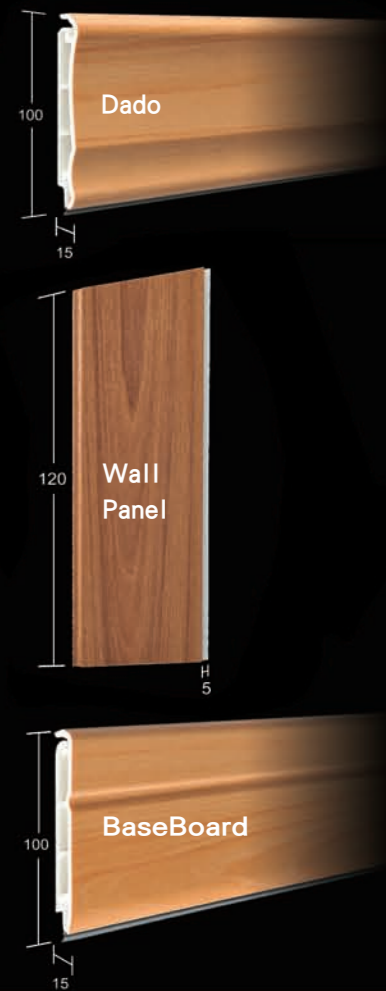

UNIQUE Interior Deco Material — Dado and Wall Panel Series

Size of Products

Construction and Assembling

The base will be fixed to the wall by nails and the nails will be covered by Dado surface. The interior space can be used for electric wires.

Main Body of dedo bend Wall Panel— The central part is designed to be foldable which can be used in both interior and exterior angles.

Product Color

Function of Dado and Wall Panel

- (1) Anti-crash
- (2) Sound-proof
- (3) Good-looking
- (4) Anti-dirt
- (5) Anti-scratch
- (6) Durability
- (7) Easy to fit in