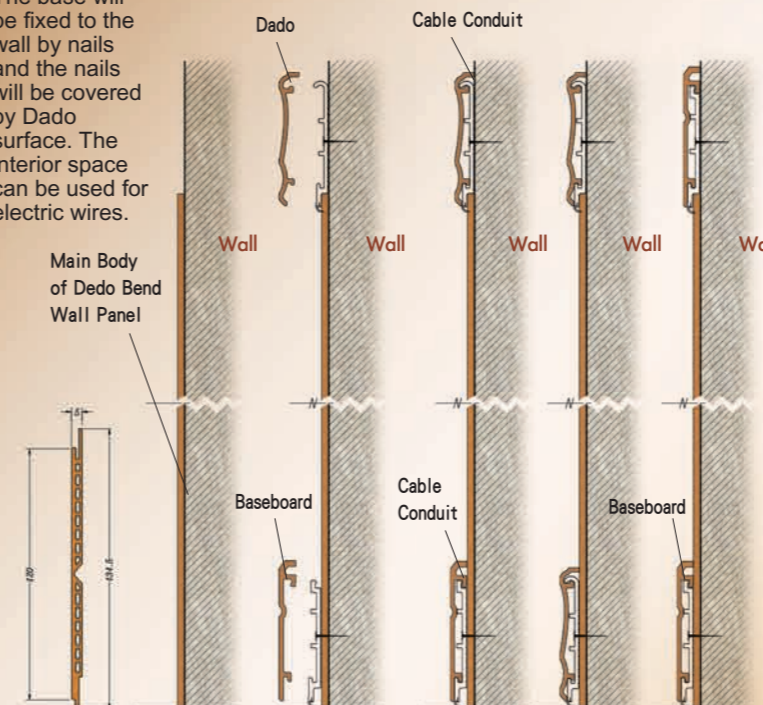

UNIQUE Interior Deco Material — Dado and Wall Panel Series

Size of Products

Construction and Assembling

The base will be fixed to the wall by nails and the nails will be covered by Dado surface. The interior space can be used for electric wires.

Main Body of dedo bend Wall Panel— The central part is designed to be foldable which can be used in both interior and exterior angles.

Product Color

Function of Dado and Wall Panel

- (1) Anti-crash
- (2) Sound-proof
- (3) Good-looking
- (4) Anti-dirt
- (5) Anti-scratch
- (6) Durability
- (7) Easy to fit in