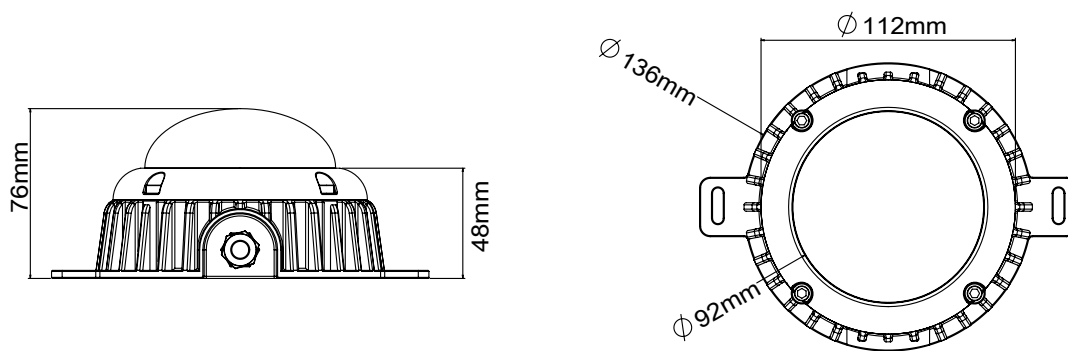

## 規格

功率: 12W  
顏色: Warm white/Cool white/RGB  
尺寸: 160mm(L)X136mm(W)X76mm(H)  
LED: SMD LED RGB  
光角度: 120°  
防水: IP65  
材質: 鋁  
控制: DMX-512  
電壓: DC 12 / 24V  
重量: 0.6kg(不含配件)

Power: 12W  
Color: Warm white/Cool white/RGB  
Size: 160mm (L) X136mm (W) X76mm (H)  
LED: SMD LED RGB  
Light Angle: 120°  
Waterproof: IP65  
Material: Aluminum  
Control: DMX-512  
Voltage: DC 12V / 24V  
Weight: 0.6kg (without parts)

## 尺寸