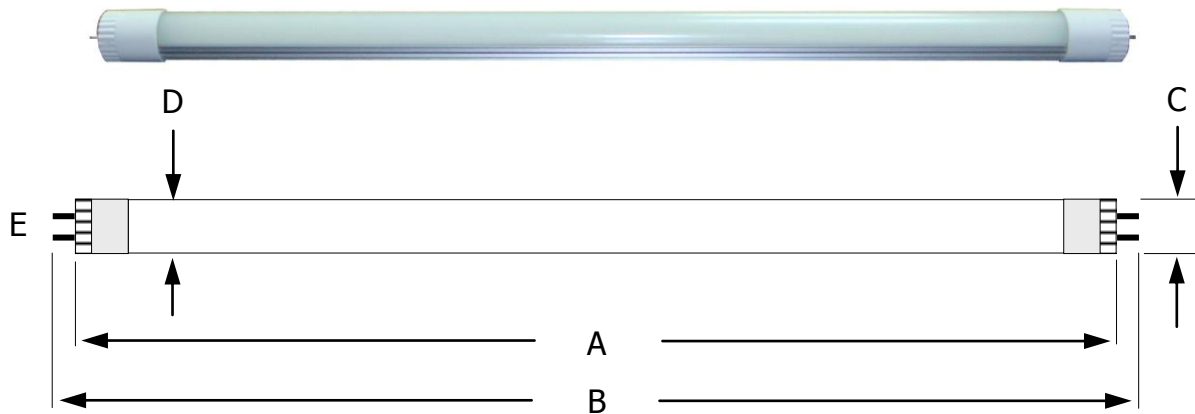

YI-T8-xyyyzz series T8 LED Tube V1.0

(T8 LED 燈管 YI-T8-wwxyy 系列 版本 2.0)

1. Feature 產品特性

- Aluminum Fin heat-sink
鋁鳍片式散熱體
- Low power PLCC3020 LED chip
低功率 PLCC3020 LED 晶片
- Meet traditional G13 socket
符合傳統 G13 燈座
- Energy saving than traditional fluorescent lamps 40%~50%
較傳統燈管節能 40%至 50%
- PC LENS meet 94V0 and Halogen Free, Lead-free
燈罩採用 94V0 防火材質, 無鉛無鹵
- ECO-Friendly. CO2 reduction, Mercury-free, No UV light
符合綠色環保, 減少二氧化碳排放, 無汞汙染及無紫外線傷害
- Meet CNS indoor lighting standard, No Flicker
燈光照度符合國家室內照明標準, 不刺眼、不眩光、不閃爍。
- Compliance with CE & FCC standard regulations
符合 CE&FCC 標準

2. Dimension 尺寸

	A	B	C	D	E
4 feet (呎)	1196 mm	1210 mm	30 mm	28 mm	G13

※ : Tolerance is according to mechanical drawing unless otherwise noted

成品型號編碼原則

Model No. : YI-T8-xyyyzz

※ T8B = T8 燈管內建電源

※ xx = Length of tube (Feet), (xx can be 0-9, ex. : 02 is 2FT)

※ yy = Power Consumption (watts), (yy can be 0-9, ex. : 08 is 8W)

※ zz = C.C.T zz can be 28, 50, 60 ex: 28 is 2800K

3. Electronic Characteristic 電氣規格

	YI-T8-041060
C. C. T 色溫	6000K
Input Voltage 輸入電壓	110V OR 220V
P. F. (Consumption) 功率因數	>60
LED Q' ty LED 顆數	136PCS
Luminous Flux (lm) 光通量 (流明)	950LM
Power Consumption (W) 消耗功率	10W
Operating Temperature 使用環境溫度	0°~40°