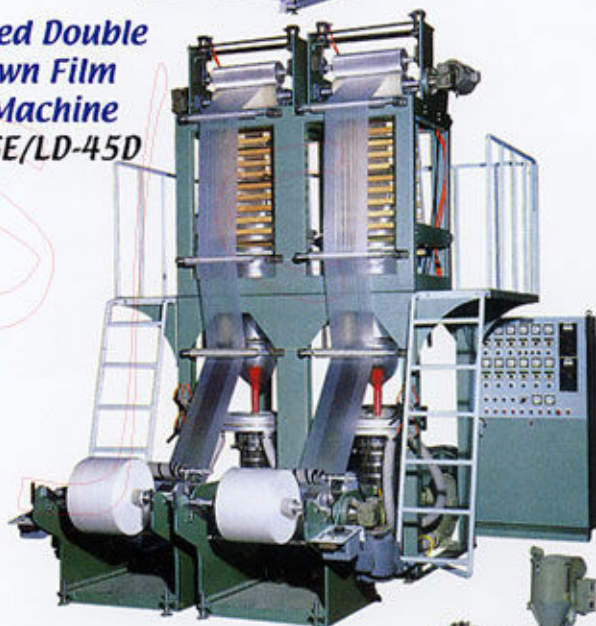

Hdpe Two-Color Film Making Machine
Model : SE/HD-45T

HDPE/Ldpe High Speed Blown Film Making Machine
Model : SE/HL-65

Ldpe High Speed Co-Extrusion Blown Film Making Machine (oscillating tower type)
Model : SE/LD-55CDX

High Speed Double Head Blown Film Making Machine
Model : SE/LD-45D

PP Packing Tape Making Machine
Model : SE/PT-55

鷹順塑膠機械股份有限公司
SOUTHEAST MACHINERY CO., LTD.

台南縣安定鄉海寮5之48號
 No.5-48, Hailiao, Anding Township, Tainan County 745, Taiwan
 Tel:886-6-593-8640~4 Fax:886-6-593-5351
 E-mail:se7966@ms17.hinet.net