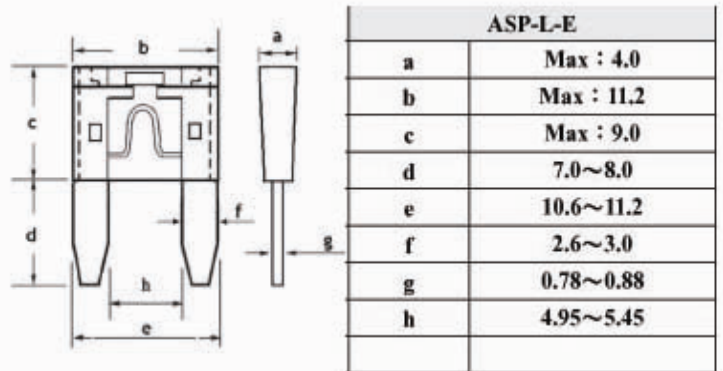

Photo-Top Technologies Ind. Inc.

3.1.2 © Mini Blade Fuse type -ASP /ATM/Mini :

Mini Blade Fuse type - ASP /ATM/ Mini

Mini Blade Fuse (2A/3A/4A/5A/7.5A/10A/15A/20A/25A/30A/35A/40A)

A circuit protection system of car electric when current overload . This is applied for mini size automotive fuse box .

Specifications

Part Number	Ampere (A)	Voltage (VDC)	Color Code
P004-004-0001	2 A	32V	■ Gray
P004-004-0002	3 A	32V	■ Violet
P004-004-0012	4 A	32V	■ Pink
P004-004-0003	5 A	32V	■ Tan
P004-004-0004	7.5 A	32V	■ Brown
P004-004-0005	10 A	32V	■ Red
P004-004-0006	15A	32V	■ Blue
P004-004-0007	20A	32V	■ Yellow
P004-004-0008	25A	32V	■ Natural
P004-004-0009	30A	32V	■ Green
P004-004-0010	35A	32V	■ BlueGreen
P004-004-0011	40A	32V	■ Amber