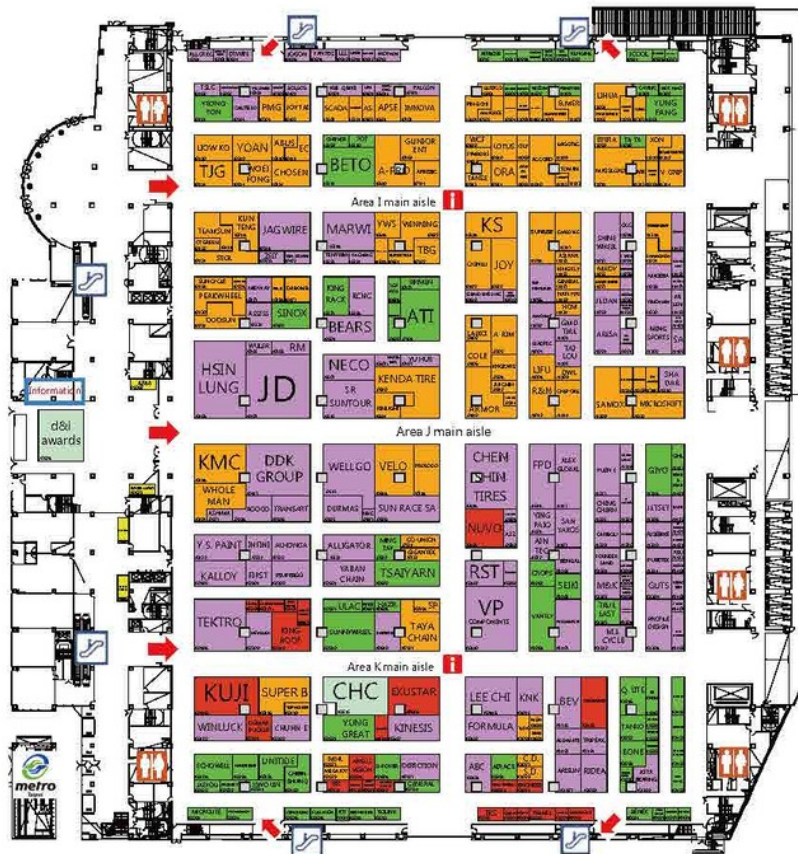

I, J, K

- Joint-booth Exhibitors
  聯展專區
- Parts and components
  自行車零組件區

- Cycling accessories
  自行車配件區
- Cycling apparel
  自行車人身部品

- Media
  媒體服務
- Image Pavilion
  形象區