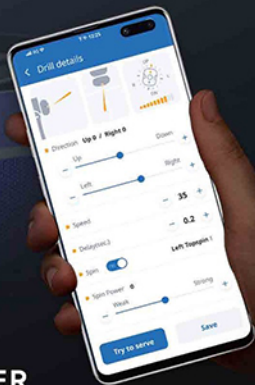

Hall 2, 4F

Booth **No. R0214**

SYNERTER
TABLE TENNIS ROBOT

PLAY TOGETHER HIGH ACHIEVER

YOUR BEST SPARRING PARTNER

- 24x7 Standby Partner
- Professional Sparring
- Human Imitation
- Easy and Instantly

T-ISO P0423
TaiNEX Hall 2